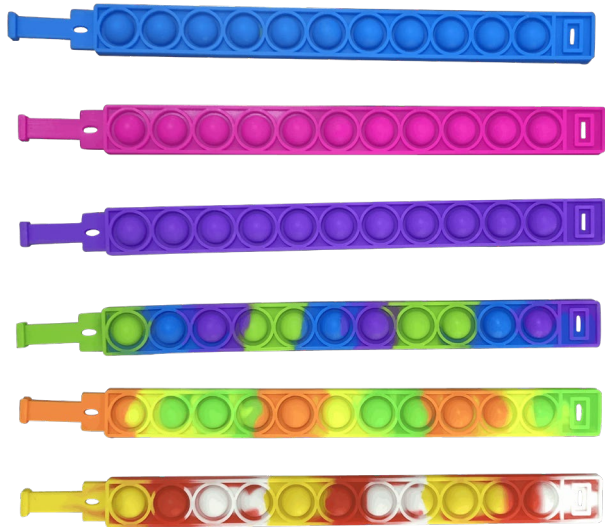

Push Pop Squishers

- Item #: 55530
- UPC: 69010255530-2
- Case Pack: 48

Push Pop Keychains

- Item #: 55541
- UPC: 69010255541-8
- Case Pack: 72

Warner Brothers Push Pop Squishers

- Item #: 57480
- UPC: 69010257480-8
- Case Pack: 48

Warner Brothers Push Pop Keychains

- Item #: 57486
- UPC: 69010257486-0
- Case Pack: 72

Flip Flip

- Item #: 55536
- UPC: 69010255536-4
- Case Pack: 48

Push Pop Bracelets

- Item #: 55577
- UPC: 69010255577-7
- Case Pack: 48

Push Pop Spinners

- Item #: 55577
- UPC: 69010255577-7
- Case Pack: 48

2pk Finger Slingshots

- Item #: 55648
- UPC: 69010255648-4
- Case Pack: 72

Fidget Crawlers

- Item #: 55654
- UPC: 69010255654-5
- Case Pack: 24